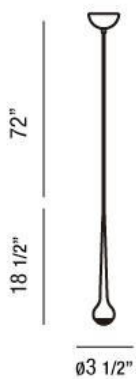

Project Information

Job Name: _____ Date: _____ Type: _____
Comments: _____