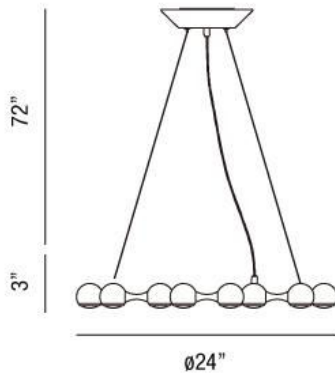

Project Information

Job Name: _____ Date: _____ Type: _____

Comments: _____