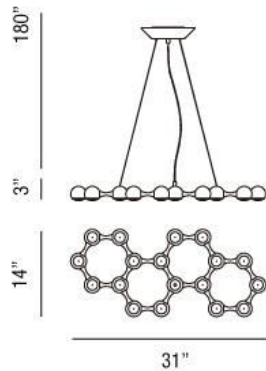

Project Information

Job Name: _____ Date: _____ Type: _____

Comments: _____