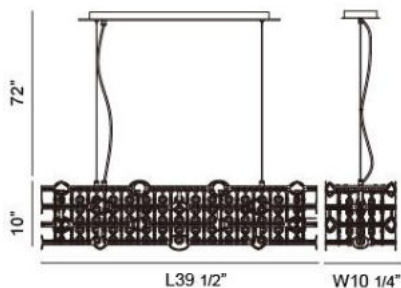

Intricate crystal in lays within the laser cut chrome give dimension to the lines of this collection.

MICA , 4-LIGHT OVAL PENDANT

Product Specifications

Collection:	Illuminations
Item No.:	20394-011
Height:	10"
Chain / Cord Length:	72"
Width:	10.25"
Length:	39.5"
Est. Shipping Weight:	45.54 lbs
No. of Bulbs:	4 Inc.
Bulb Wattage:	60 watts
Bulb Type:	G9 
Bulb Base:	G9
Bulb Voltage:	120 volts

Options Available

ITEM CODE	FINISH	SHADE
20394-011	chrome	clear crystal

Colour / Shades Available

FINISH	SHADE
chrome	<input type="radio"/> clear crystal

Project Information

Job Name: _____ Date: _____ Type: _____
 Comments: _____