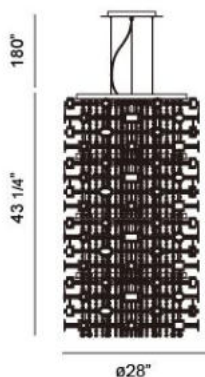

Intricate crystal in lays within the laser cut chrome give dimension to the lines of this collection.

### Product Specifications

Collection:	Illuminations
Item No.:	20393-014
Height:	43.25"
Chain / Cord Length:	180"
Diameter:	28"
Est. Shipping Weight:	142.34 lbs
No. of Bulbs:	12 Inc.
Bulb Wattage:	40 watts
Bulb Type:	G9 
Bulb Base:	G9
Bulb Voltage:	120 volts