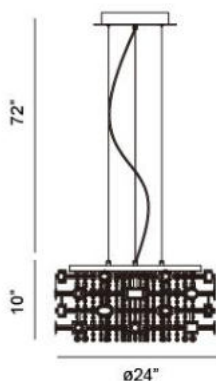

Intricate crystal in lays within the laser cut chrome give dimension to the lines of this collection.

MICA , 6-LIGHT PENDANT

Product Specifications

Collection:	Illuminations
Item No.:	20392-017
Height:	10"
Chain / Cord Length:	72"
Diameter:	24"
Est. Shipping Weight:	39.95 lbs
No. of Bulbs:	6 Inc.
Bulb Wattage:	60 watts
Bulb Type:	G9 
Bulb Base:	G9
Bulb Voltage:	120 volts