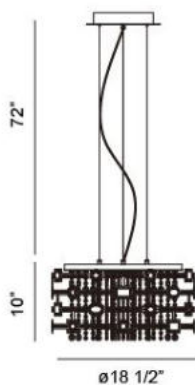

Project Information

Job Name: _____ Date: _____ Type: _____
Comments: _____