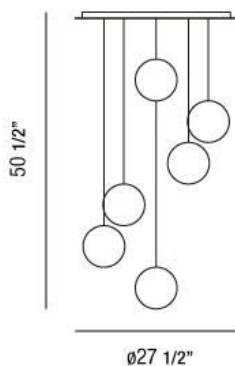

Project Information

Job Name: _____ Date: _____ Type: _____
Comments: _____