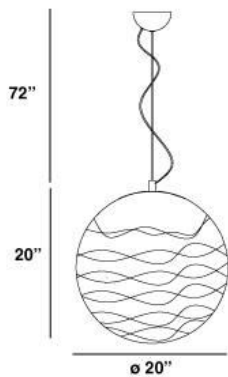

Project Information

Job Name: _____ Date: _____ Type: _____
Comments: _____