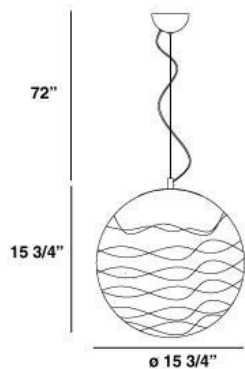

Project Information

Job Name: _____ Date: _____ Type: _____
Comments: _____