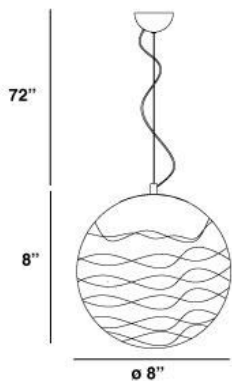

Project Information

Job Name: _____ Date: _____ Type: _____
Comments: _____