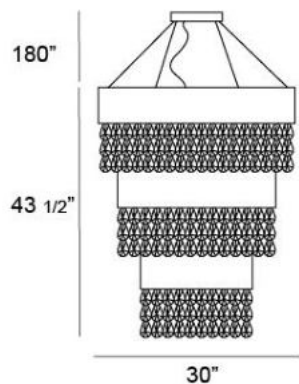

Embossed silver sheets compose the influential rectangular framework, providing a subtle texture and intricate depth. This impressive design is contrasted with a bed of crystal-cut droplets that sway translucently from the base, and scatter light in a daring prism of creativity.

### Product Specifications

Collection:	Illuminations
Item No.:	20413-057
Height:	43.5"
Chain / Cord Length:	180"
Width:	30"
Length:	30"
Est. Shipping Weight:	103.38 lbs
No. of Bulbs:	13
Bulb Wattage:	40 watts
Bulb Type:	G9 
Bulb Base:	G9
Bulb Voltage:	120 volts