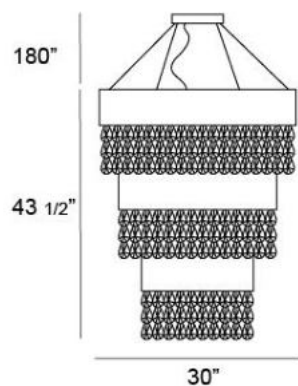

Project Information

Job Name: _____ Date: _____ Type: _____
Comments: _____