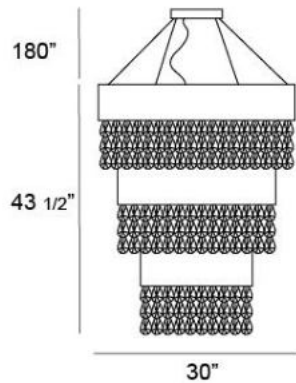

Project Information

Job Name: _____ Date: _____ Type: _____
Comments: _____