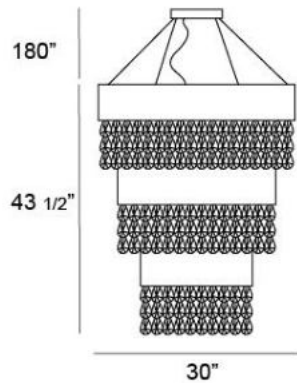

Embossed silver sheets compose the influential rectangular framework, providing a subtle texture and intricate depth. This impressive design is contrasted with a bed of crystal-cut droplets that sway translucently from the base, and scatter light in a daring prism of creativity.

### Product Specifications

Collection:	Illuminations
Item No.:	20413-019
Height:	43.5"
Chain / Cord Length:	180"
Width:	30"
Length:	30"
Est. Shipping Weight:	103.38 lbs
No. of Bulbs:	13
Bulb Wattage:	40 watts
Bulb Type:	G9 
Bulb Base:	G9
Bulb Voltage:	120 volts