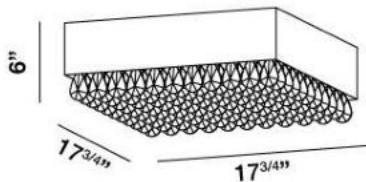

Project Information

Job Name: _____ Date: _____ Type: _____
Comments: _____