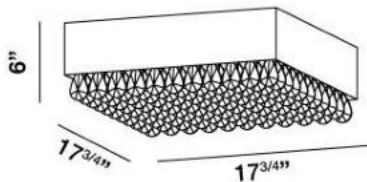

Project Information

Job Name: _____ Date: _____ Type: _____
Comments: _____