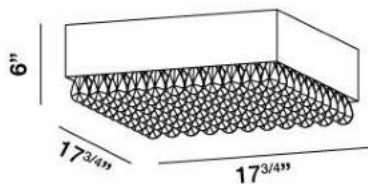

Project Information

Job Name: _____ Date: _____ Type: _____
Comments: _____