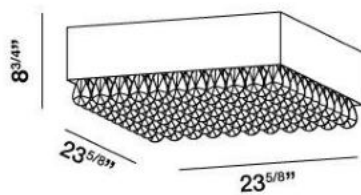

✉ 33 West Beaver Creek Road Richmond Hill
Ontario Canada L4B 1L8

☎ 800.660.5391

☎ 800.660.5390

✉ info@eurofase.com

🌐 www.eurofase.com

Embossed silver sheets compose the influential rectangular framework, providing a subtle texture and intricate depth. This impressive design is contrasted with a bed of crystal-cut droplets that sway translucently from the base, and scatter light in a daring prism of creativity.

MARTELLATO , 12-LIGHT FLUSHMOUNT

Product Specifications

Item No.:	19518-053
Height:	8.75"
Width:	23.5"
Length:	23.5"
Est. Shipping Weight:	55.68 lbs
No. of Bulbs:	12
Bulb Wattage:	40 watts
Bulb Type:	G9
Bulb Base:	G9
Bulb Voltage:	120 volts