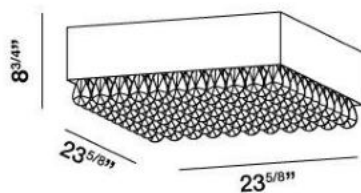

Project Information

Job Name: _____ Date: _____ Type: _____
Comments: _____