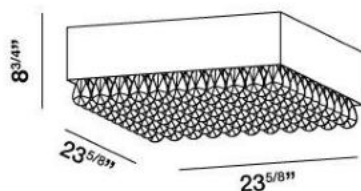

Project Information

Job Name: _____ Date: _____ Type: _____
Comments: _____