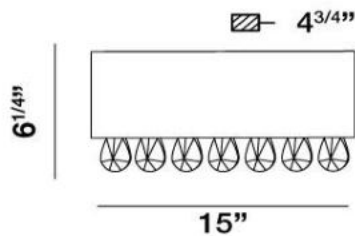

Project Information

Job Name: _____ Date: _____ Type: _____
Comments: _____