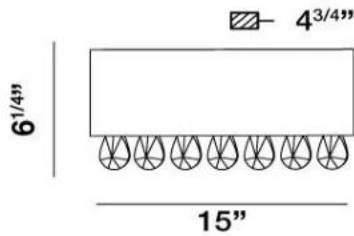

Project Information

Job Name: _____ Date: _____ Type: _____
Comments: _____