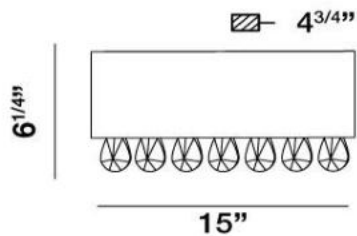

Project Information

Job Name: _____ Date: _____ Type: _____
Comments: _____