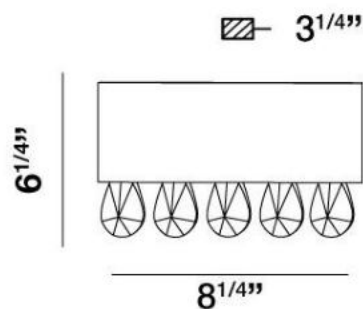

Project Information

Job Name: _____ Date: _____ Type: _____
Comments: _____