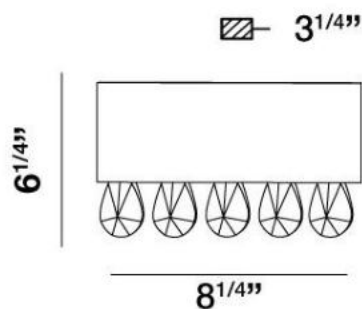

Project Information

Job Name: _____ Date: _____ Type: _____
Comments: _____