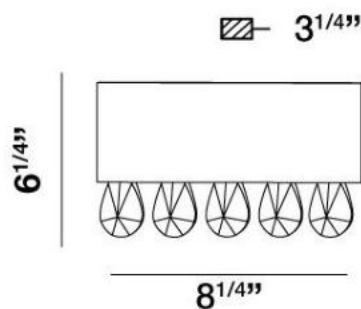

Project Information

Job Name: _____ Date: _____ Type: _____
Comments: _____