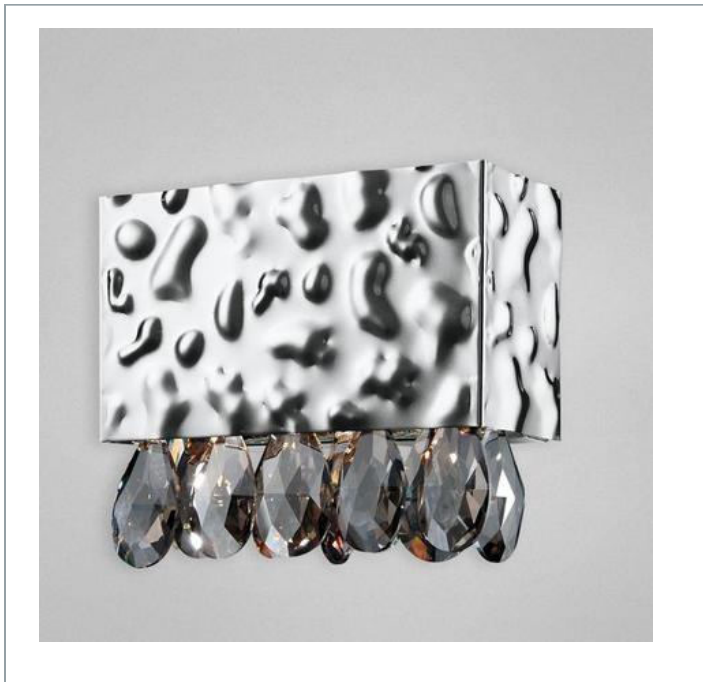

☒ 33 West Beaver Creek Road Richmond Hill
 Ontario Canada L4B 1L8
 ☎ 800.660.5391
 ☎ 800.660.5390
 ✉ info@eurofase.com
 🌐 www.eurofase.com

MARTELLATO , 1-LIGHT WALL SCONCE

Product Specifications

Item No.: 19516-028
 Height: 6.25"
 Extension: 3.25"
 Length: 8.25"
 Est. Shipping Weight: 4.62 lbs
 No. of Bulbs: 1
 Bulb Wattage: 100 watts
 Bulb Type: T3 
 Bulb Base: R7S
 Bulb Voltage: 120 volts

Options Available

ITEM CODE	FINISH	SHADE
19516-028	chrome	smoke
19516-011	chrome	clear
19516-059	chrome	red
19516-042	chrome	amber
19516-035	chrome	pink

Embossed silver sheets compose the influential rectangular framework, providing a subtle texture and intricate depth. This impressive design is contrasted with a bed of crystal-cut droplets that sway translucently from the base, and scatter light in a daring prism of creativity.

Colour / Shades Available

FINISH	SHADE
chrome	 smoke
chrome	 clear
chrome	 red
chrome	 amber
chrome	 pink

Project Information

Job Name: _____ Date: _____ Type: _____
 Comments: _____