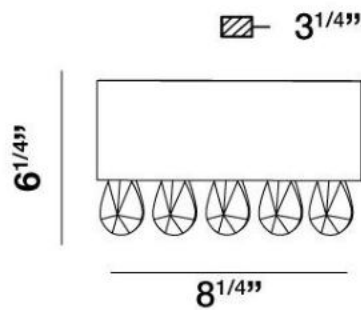

Project Information

Job Name: _____ Date: _____ Type: _____
Comments: _____