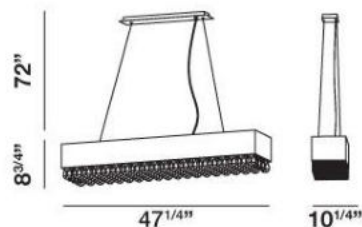

Project Information

Job Name: _____ Date: _____ Type: _____
Comments: _____