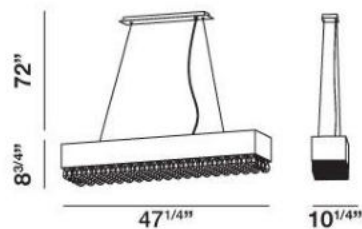

Project Information

Job Name: _____ Date: _____ Type: _____
Comments: _____