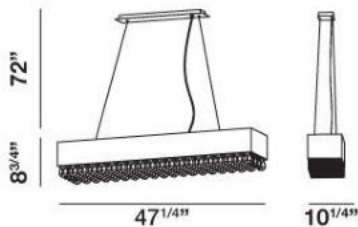

Project Information

Job Name: _____ Date: _____ Type: _____
Comments: _____