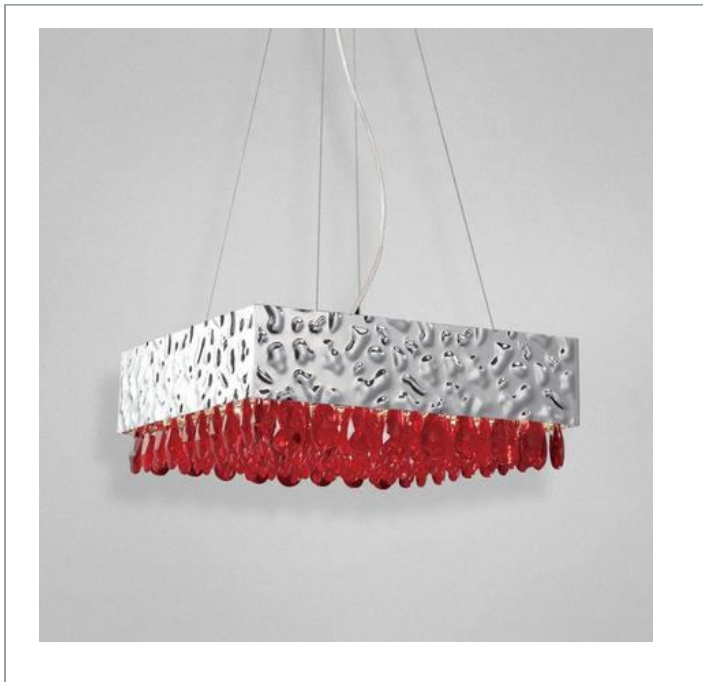

✉ 33 West Beaver Creek Road Richmond Hill
 Ontario Canada L4B 1L8
 ☎ 800.660.5391
 ☎ 800.660.5390
 📧 info@eurofase.com
 🌐 www.eurofase.com

MARTELLATO , 8-LIGHT PENDANT

Product Specifications

Item No.: 19513-058
 Height: 6"
 Chain / Cord Length: 72"
 Width: 17.75"
 Length: 17.75"
 Est. Shipping Weight: 28.91 lbs
 No. of Bulbs: 8
 Bulb Wattage: 40 watts
 Bulb Type: G9 
 Bulb Base: G9
 Bulb Voltage: 120 volts

Options Available

ITEM CODE	FINISH	SHADE
19513-034	chrome	pink
19513-058	chrome	red
19513-027	chrome	smoke
19513-041	chrome	amber
19513-010	chrome	clear

Embossed silver sheets compose the influential rectangular framework, providing a subtle texture and intricate depth. This impressive design is contrasted with a bed of crystal-cut droplets that sway translucently from the base, and scatter light in a daring prism of creativity.

Colour / Shades Available

FINISH	SHADE
chrome	 pink
chrome	 red
chrome	 smoke
chrome	 amber
chrome	 clear

Project Information

Job Name: _____ Date: _____ Type: _____
 Comments: _____