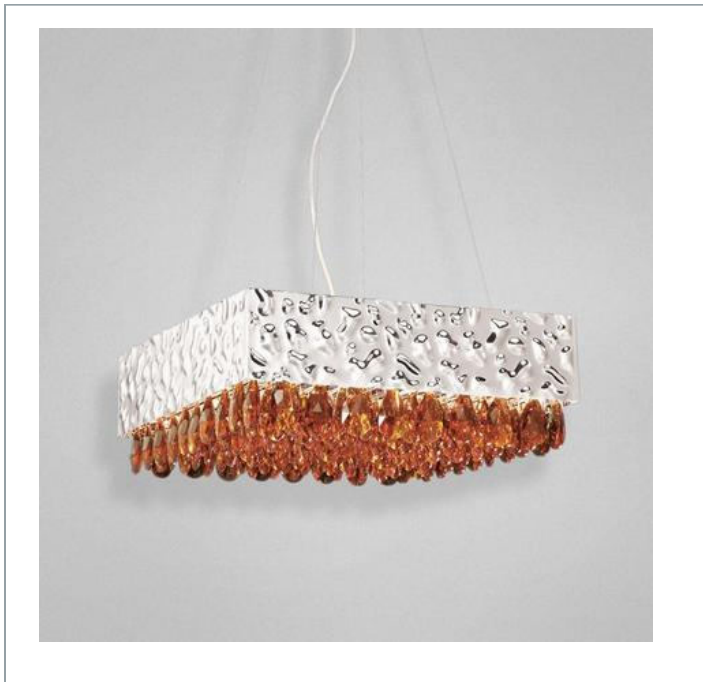

✉ 33 West Beaver Creek Road Richmond Hill
 Ontario Canada L4B 1L8
 ☎ 800.660.5391
 ☎ 800.660.5390
 📧 info@eurofase.com
 🌐 www.eurofase.com

MARTELLATO , 8-LIGHT PENDANT

Product Specifications

Item No.: 19513-041
 Height: 6"
 Chain / Cord Length: 72"
 Width: 17.75"
 Length: 17.75"
 Est. Shipping Weight: 28.91 lbs
 No. of Bulbs: 8
 Bulb Wattage: 40 watts
 Bulb Type: G9 
 Bulb Base: G9
 Bulb Voltage: 120 volts

Options Available

ITEM CODE	FINISH	SHADE
19513-034	chrome	pink
19513-058	chrome	red
19513-027	chrome	smoke
19513-041	chrome	amber
19513-010	chrome	clear

Embossed silver sheets compose the influential rectangular framework, providing a subtle texture and intricate depth. This impressive design is contrasted with a bed of crystal-cut droplets that sway translucently from the base, and scatter light in a daring prism of creativity.

Colour / Shades Available

FINISH	SHADE
chrome	 pink
chrome	 red
chrome	 smoke
chrome	 amber
chrome	 clear

Project Information

Job Name: _____ Date: _____ Type: _____
 Comments: _____