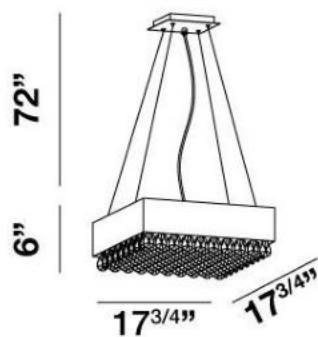

Project Information

Job Name: _____ Date: _____ Type: _____
Comments: _____