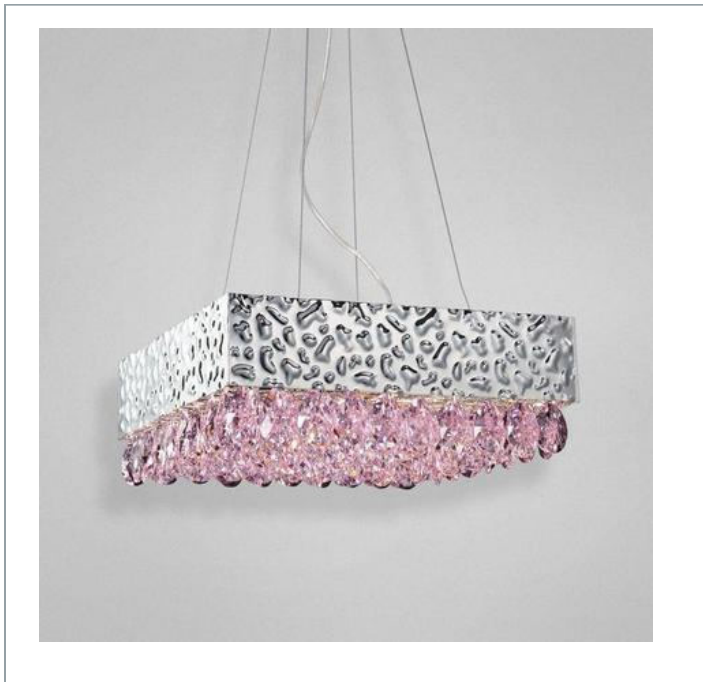

✉ 33 West Beaver Creek Road Richmond Hill
 Ontario Canada L4B 1L8
 ☎ 800.660.5391
 ☎ 800.660.5390
 📧 info@eurofase.com
 🌐 www.eurofase.com

MARTELLATO , 8-LIGHT PENDANT

Product Specifications

Item No.: 19513-034
 Height: 6"
 Chain / Cord Length: 72"
 Width: 17.75"
 Length: 17.75"
 Est. Shipping Weight: 28.91 lbs
 No. of Bulbs: 8
 Bulb Wattage: 40 watts
 Bulb Type: G9 
 Bulb Base: G9
 Bulb Voltage: 120 volts

Options Available

ITEM CODE	FINISH	SHADE
19513-034	chrome	pink
19513-058	chrome	red
19513-027	chrome	smoke
19513-041	chrome	amber
19513-010	chrome	clear

Embossed silver sheets compose the influential rectangular framework, providing a subtle texture and intricate depth. This impressive design is contrasted with a bed of crystal-cut droplets that sway translucently from the base, and scatter light in a daring prism of creativity.

Colour / Shades Available

FINISH	SHADE
chrome	 pink
chrome	 red
chrome	 smoke
chrome	 amber
chrome	 clear

Project Information

Job Name: _____ Date: _____ Type: _____
 Comments: _____