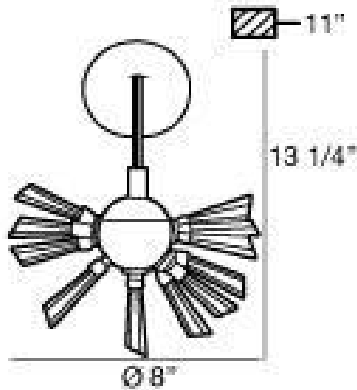

Project Information

Job Name: _____ Date: _____ Type: _____

Comments: _____