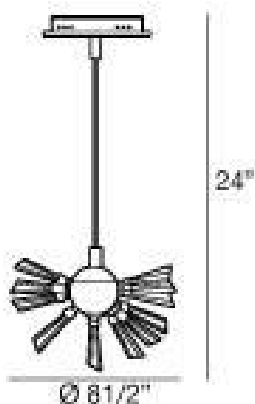

Project Information

Job Name: _____ Date: _____ Type: _____
Comments: _____