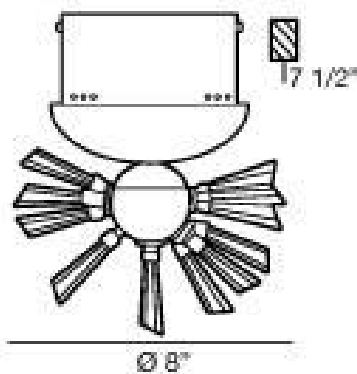

Project Information

Job Name: _____ Date: _____ Type: _____
Comments: _____