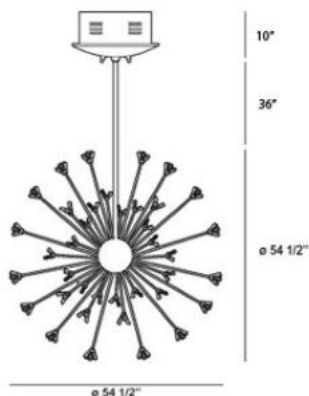

Project Information

Job Name: _____ Date: _____ Type: _____
Comments: _____