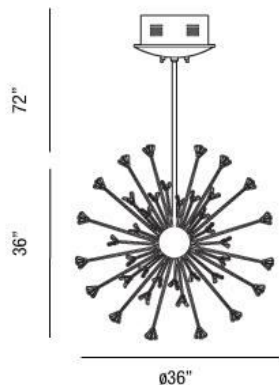

Project Information

Job Name: _____ Date: _____ Type: _____
Comments: _____