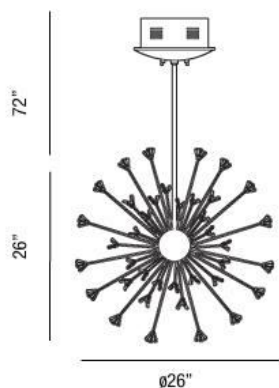

Project Information

Job Name: _____ Date: _____ Type: _____
Comments: _____