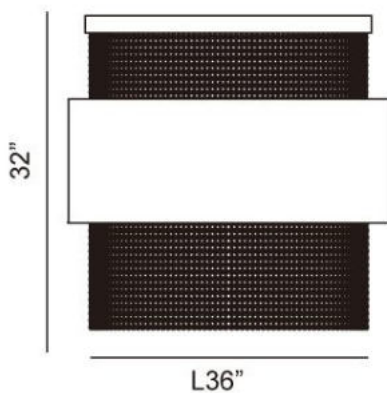

Project Information

Job Name: _____ Date: _____ Type: _____
Comments: _____