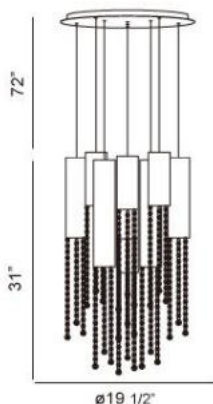

GROOVE , 9-LIGHT PENDANT

Product Specifications

Collection: Illuminations
 Item No.: 20419-011
 Height: 31"
 Chain / Cord Length: 72"
 Diameter: 19.5"
 Est. Shipping Weight: 46.77 lbs
 No. of Bulbs: 9
 Bulb Wattage: 50 watts
 Bulb Type: GU10 
 Bulb Base: GU10
 Bulb Voltage: 120 volts

Options Available

ITEM CODE	FINISH	SHADE
20419-011	chrome	clear crystal

Colour / Shades Available

FINISH	SHADE
chrome	<input type="radio"/> clear crystal

Modern tubes and crystal available singularly or in clusters are providing eye- catching light in any application.