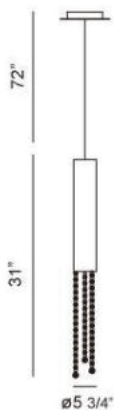

GROOVE , 1-LIGHT LARGE PENDANT

Product Specifications

Collection:	Illuminations
Item No.:	20416-010
Height:	31"
Chain / Cord Length:	72"
Diameter:	3"
Est. Shipping Weight:	6.45 lbs
No. of Bulbs:	1 Inc.
Bulb Wattage:	50 watts
Bulb Type:	GU10
Bulb Base:	GU10
Bulb Voltage:	120 volts

Options Available

ITEM CODE	FINISH	SHADE
20416-010	chrome	clear crystal

Colour / Shades Available

FINISH	SHADE
chrome	<input type="radio"/> clear crystal

Modern tubes and crystal available singularly or in clusters are providing eye- catching light in any application.