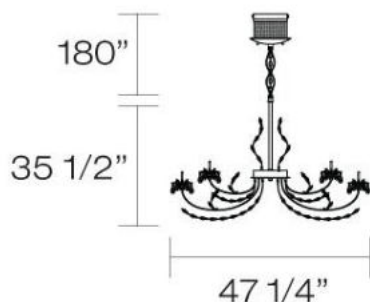

Project Information

Job Name: _____ Date: _____ Type: _____
Comments: _____