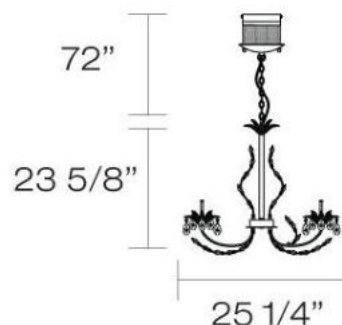

Project Information

Job Name: _____ Date: _____ Type: _____
Comments: _____