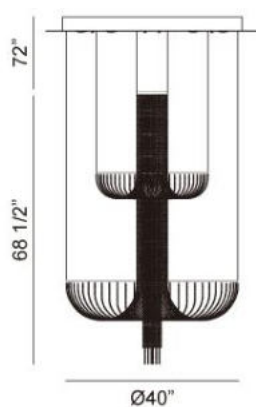

Project Information

Job Name: _____ Date: _____ Type: _____
Comments: _____