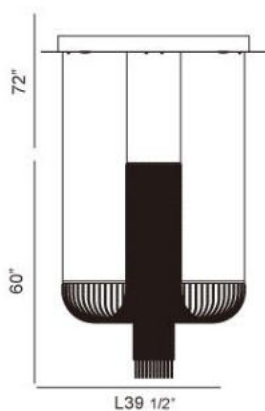

GALA , 7-LIGHT OVAL CHANDELIER

Product Specifications

Collection:	Illuminations
Item No.:	20421-014
Height:	60"
Chain / Cord Length:	72"
Width:	23.5"
Length:	39.5"
Est. Shipping Weight:	57.68 lbs
No. of Bulbs:	7
Bulb Wattage:	50 watts
Bulb Type:	GU10 
Bulb Base:	GU10
Bulb Voltage:	120 volts

Options Available

ITEM CODE	FINISH	SHADE
20421-014	chrome	clear crystal

Colour / Shades Available

FINISH	SHADE
chrome	<input type="radio"/> clear crystal

Floating crystal, illuminated from above, each crystal faceted to catch and reflect the overhead light. A unique and inspiring addition to any project or setting.