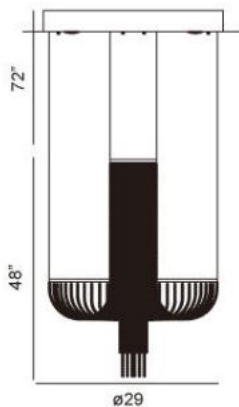

GALA , 6-LIGHT CHANDELIER

Product Specifications

Collection:	Illuminations
Item No.:	20420-017
Height:	48"
Chain / Cord Length:	72"
Diameter:	29"
Est. Shipping Weight:	49.50 lbs
No. of Bulbs:	6
Bulb Wattage:	50 watts
Bulb Type:	GU10
Bulb Base:	GU10
Bulb Voltage:	120 volts

Options Available

ITEM CODE	FINISH	SHADE
20420-017	chrome	clear crystal

Colour / Shades Available

FINISH	SHADE
chrome	<input type="radio"/> clear crystal

Floating crystal, illuminated from above, each crystal faceted to catch and reflect the overhead light. A unique and inspiring addition to any project or setting.