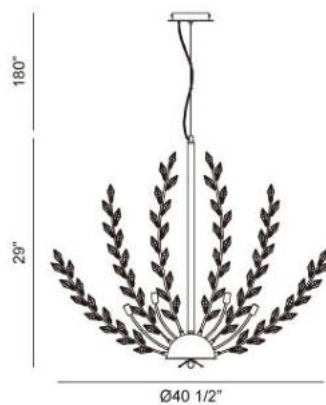

FILIGREE , 12-LIGHT PENDANT

Product Specifications

Collection:	Illuminations
Item No.:	20322-014
Height:	29"
Chain / Cord Length:	180"
Diameter:	40.5"
Est. Shipping Weight:	45.50 lbs
No. of Bulbs:	12 Inc.
Bulb Wattage:	40 watts
Bulb Type:	G9 
Bulb Base:	G9
Bulb Voltage:	120 volts

Options Available

ITEM CODE	FINISH	SHADE
20322-014	chrome	clear crystal

Colour / Shades Available

FINISH	SHADE
chrome <input type="radio"/>	clear crystal <input type="radio"/>

Endless blossomed branches of faceted hand cut crystal sculpted together on delicate polished chrome seamless frame all influenced by the simplicity of natures beauty.