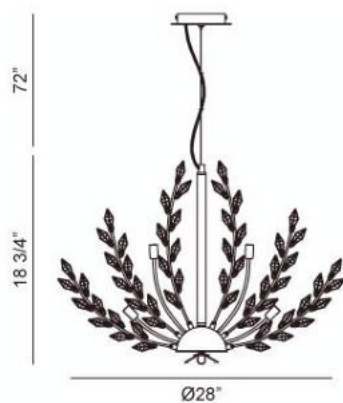

Project Information

Job Name: _____ Date: _____ Type: _____
Comments: _____